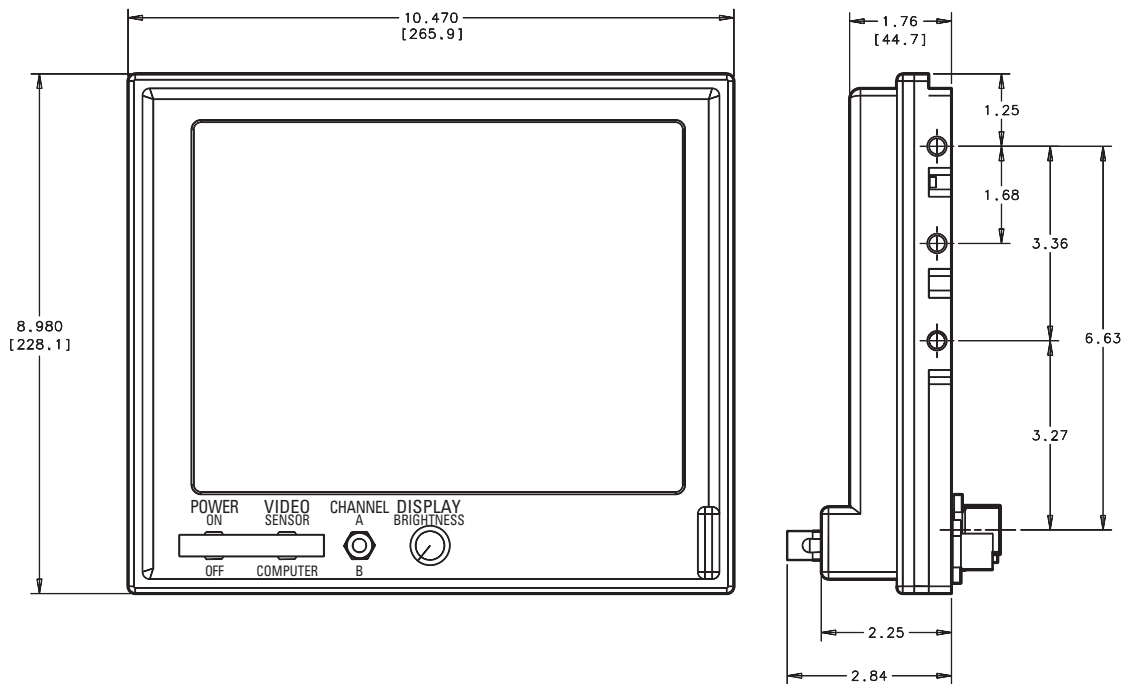

Optical Characteristics

- Viewing Area 8.3" (211 mm) x 6.2" (157 mm)
  - Matrix 640 x 480 (optional 800 x 600, 1024 x 768)
  - 18 bit color
- Brightness > 50 fL (257 cd/m²)
  - Brightness control < 1.0 to > 50 fL (1.7 to 1027 cd/m²)
  - Contrast Ratio 50:1 @ 200fc illumination
- Viewing Angles
- Horizontal > +/-50° Vertical > 45° up, 20° down

Environmental Specifications

- Operating Temperature -40°C to +60°C (-40°F to +140°F)
- Storage Temperature -50°C to +71°C (-58°F to +159.8°F)
- Relative Humidity up to 100%
- Shock MIL-STD-810E, Method 514.4, Procedure 1, Functional Shock
- Vibration MIL-STD-810E, Method 516.4,
- Ground Mobile

Physical Characteristics

- Height 8.98" (228 mm)
- Width 10.47" (265.9 mm)
- Depth 1.76" (44.7 mm)
- Weight 8.25 lbs max (3.74 kg)

Interfaces

- Video
  - On-screen display
  - RS170 NTSC (optional PAL) 2 channels
  - RGB Analog (VGA) 2 channels
  - Formats: VGA (optional SVGA, XGA)
  - Digital zoom provides smooth scale from lower resolution video signal (option)
  - Digital frame rate converter/de-interlacer (option)
- RS-422 serial data interface

The display described represents a typical configuration of this family of products. Specifications may be configurable for specific customer requirements. For specifics on interfaces, bezel buttons, casings, connectors, and other configurations, please contact your GD Canada representative listed below.

GENERAL DYNAMICS
Canada

Vetronics Division • Business Development • 3785 Richmond Road • Ottawa, ON, Canada K2H 5B7 • Phone +1 613 596-7131 • Fax +1 613 596-7803
Website: www.gdcanada.com